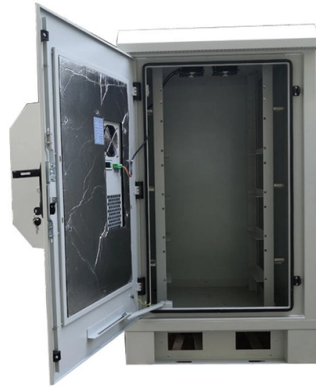

# Zambia ONT Optical Network Terminal 800G