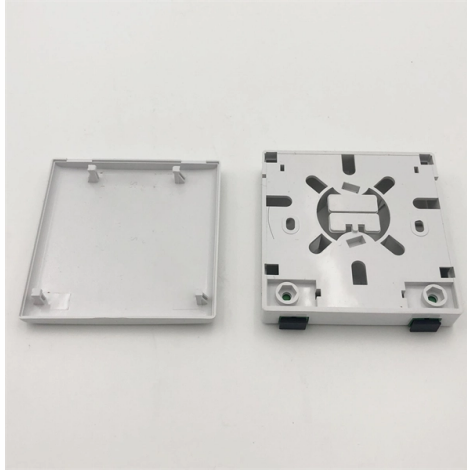

# XF s distribution box

## Overview

XF low-voltage power distribution box is a high-strength box structure using standard modules, assembled by the factory (FBA) or welded. JXF Metal Enclosure provide Control, monitoring, measurement and protection for the electric power loops and main power controlling equipment. Customized electrical power distribution box for sale supplier in China, with excellent low voltage distribution box design team. Buy bulk and wholesale. Note: The indoor concealed box can be customized. To order such indoor box, a letter "R" is specified when ordering; to order the concealed box sized 250 x 200 x 140, the order number is JXF252014R. Widely used in power, iron, petroleum and petrochemical, chemical, water and sewage treatment, papermaking, municipal. Contextual Info: TDA2040 20W Hi-Fi AUDIO POWER AMPLIFIER DESCRIPTION The TDA2040 is a monolithic integrated circuit in Pentawatt package, intended tor use as an audio class AB amplifier. Typically it provides 22W output power d = 0.