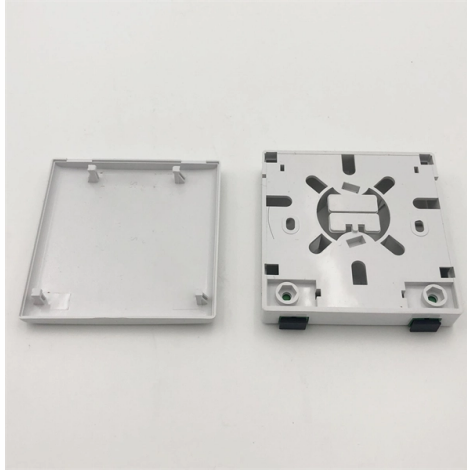

XF s distribution box

Overview

XF low-voltage power distribution box is a high-strength box structure using standard modules, assembled by the factory (FBA) or welded. JXF Metal Enclosure provide Control, monitoring, measurement and protection for the electric power loops and main power controlling equipment. Customized electrical power distribution box for sale supplier in China, with excellent low voltage distribution box design team. Buy bulk and wholesale. Note: The indoor concealed box can be customized. To order such indoor box, a letter "R" is specified when ordering; to order the concealed box sized 250 x 200 x 140, the order number is JXF252014R. Widely used in power, iron, petroleum and petrochemical, chemical, water and sewage treatment, papermaking, municipal. Contextual Info: TDA2040 20W Hi-Fi AUDIO POWER AMPLIFIER DESCRIPTION The TDA2040 is a monolithic integrated circuit in Pentawatt package, intended tor use as an audio class AB amplifier. Typically it provides 22W output power $d = 0$.

Article Content

untitled [ukr-truck .ua]

A1c1 A1c1 batteries 2x12V alternator motor starter ECU VIC-2 ECU main switch central box ECU DMCI fuse alternator fuse power supply fuse alternator fuse pre-heating (grid) fuse power fuse box 3-fold

boxes Power distribution

Suspended distributor, plastic with compressed air Item no. 227304 143 air connection 3 / 8" Different applications require different products - although they are principally used in conjunction with