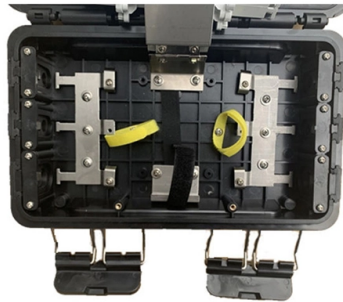

UK ONT Optical Network Terminal 10G

Overview

Cisco's family of 10-Gbps symmetrical passive optical network (XGS-PON) Optical Network Terminals (ONTs) delivers flexible, high-performance broadband connectivity for a wide range of fiber-to-the-premises use cases, including residential spaces, Multidwelling Units (MDUs), Small. Cisco's family of 10-Gbps symmetrical passive optical network (XGS-PON) Optical Network Terminals (ONTs) delivers flexible, high-performance broadband connectivity for a wide range of fiber-to-the-premises use cases, including residential spaces, Multidwelling Units (MDUs), Small. Cisco's family of 10-Gbps symmetrical passive optical network (XGS-PON) Optical Network Terminals (ONTs) delivers flexible, high-performance broadband connectivity for a wide range of fiber-to-the-premises use cases, including residential spaces, Multidwelling Units (MDUs), Small Office/Home Office. This white box connects to a fibre-optic cable that runs to your house and enables you to access our FTTP fibre network for broadband and voice. There are several lights on the ONT, when these lights change colour or flash, it means something is happening. What do the lights on the Openreach fibre. g FTTP subscribers. This solution is ideal for a range of applications, including service providers delivering multigigabit speeds with the flexibility of an SFP+ downlink interface, and wholesaler/service provider partnerships that benefit from the seamless separation of acces and home networks. An Optical Network Terminal (ONT), sometimes referred to as an Optical Network Unit (ONU), is a device that is placed at the customer's premises and securely connects the incoming fibre supply to their firewall or router. Need advice?