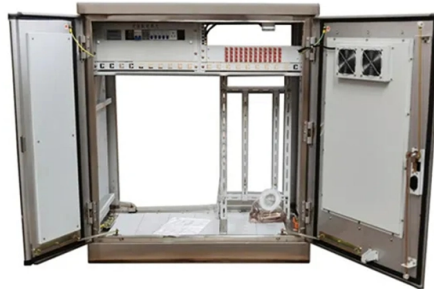

# Self-operated 86-type fiber optic panel

## Overview

Compact 86-type FTTH fiber panel box for wall mounting, featuring SC/LC compatibility, dust-proof IP45 design, and splice cassette for secure fiber management. NG4access<sup>®</sup> Cabled Modules available in all module sizes and fiber counts up to 864 fibers NG4access<sup>®</sup> Splice Tray Four sizes of interchangeable Propel fiber pass-through adapter packs provide the breadth of capabilities for virtually any configuration. Four sizes of interchangeable Propel fiber. The indoor 86mm type FTTH mini fiber optic faceplate employs a compact plug-in design, combines a modern design concept, adopts imported plastic, is of a graceful appearance and applicable for FTTH, FTTO and FTTD, etc., and allows easy use in different installation environments. Easy Installation: The panel features a compact size of 86x86x24mm, making it simple to. Company Introduction: Kolorapus is a factory direct supplier specializing in the research and development of wires and cables and supporting equipment. Cables, flexible towline cables, elevator flat cables, various special cables and related accessories, such as modules, panels, distribution frames. Be made in white fire-proof ABS plastic, the 86-fiber optical socket is designed in compact structure, small size, light weight and pleasing appearance. It provides efficient fiber access and port output for residential and commercial applications. Fiber optic connectors not included.

### Type 86 Dual-Port Fiber Optic Panel

With identification paper and identification cover, convenient for maintenance and use.

1, 2 port Mini FTTH faceplate panel 86 type fiber optic terminal box

Product name: 1, 2 port FTTH faceplate panel fiber optic terminal box Cable port: 2 inlet ports, 2 outlet ports Application: FTTH FTTB FTTX Network Type: Indoor Wall mountable