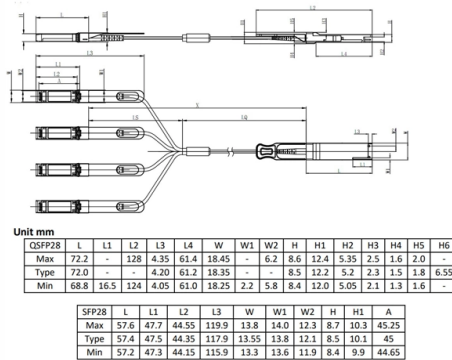

Network cable tray mounting bracket

Overview

This bracket allows you to mount straight sections of cable tray to the wall or floor of your data center, network closet or industrial space and extend your cable management application. Trapeze Hanging Cross-Bracket for Wire. The Wire Basket Overhead Cable Tray Routing System is a robust cable management solution that optimizes system reliability, space utilization and scalability. It provides speed of deployment, structural integrity, cable protection and ease of use to drive business results. Designed for efficient cable routing and organization, our selection includes cable trays, ladder racks, and overhead brackets that help maximize floor space while maintaining a tidy and -installation of cable trays-Wall mounting- CE certification- DIN 4102-12:1998, ISO 14001:2015, E90 (fire resistance), ISO 45001:2018-Galvanised -installation of cable trays-Wall mounting- CE certification- DIN 4102-12:1998, ISO 14001:2015, E90 (fire resistance), ISO 45001:2018-Galvanised.