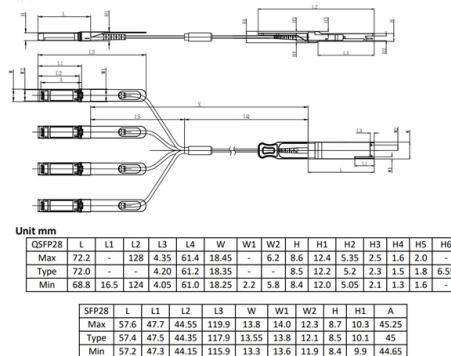

# Ethiopia butterfly-shaped drop cable 6 cores