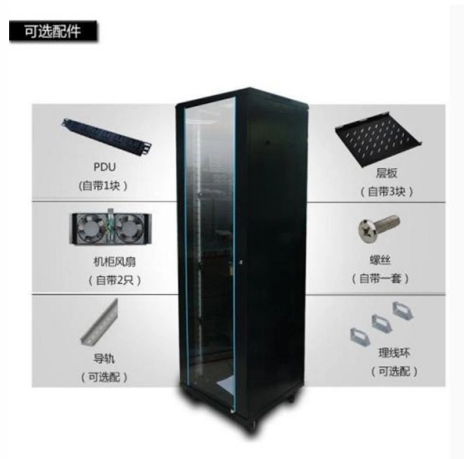

Costa Rica Terminal Box 8-core

Overview

The 8 ports terminal box supports a variety of front adapter panel, allowing termination of SC, LC, FC, and ST fiber optic connectors, and accommodates up to 8-core fiber connections. Features

Fiber Optic Distribution Box 8 Core PC+ABS Outdoor Optic Terminal Box FttH drop cable type fiber optic splice & splitter closure features with. Maximum capacity: 8 SC simplex, 8 LC duplex. It can be installed on walls or utility poles, and its waterproof cover ensures maximum moisture protection, ensuring optimal performance in any weather. 8-Core Optical Distribution Box's Windowed Design for Easy Fiber Maintenance The 8-core fiber distribution box features a windowed design, suitable for installers performing fiber maintenance without removing the entire box cover. Available with Mini/Module PLC Splitter configurations. ZION COMMUNICATION Model ZCFTB-08K-2 serves as the termination.

Article Content

Fiber optic terminal box,PLC Distribution Box,8 Cores

24 Fibers Rack Mounted Fiber Optic Terminal Box The Fiber Optic Terminal Box is a kind of fiber optic management product, used to distribute and protect the optical

8 Cores Indoor Fiber splice terminal box | Fiberlink

8 Cores Indoor FTTH Fiber splice terminal box 8 Cores Indoor Fiber splice terminal box is specifically designed to be installed on each level of a Multi-Dwelling Unit (MDU) for fiber to the home (FTTH)