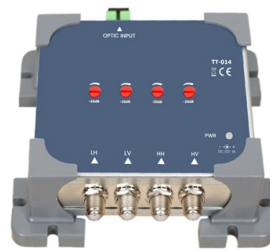

24-port 10 Gigabit switch with 6 optical ports

Overview

The S5300-24S8T6X is a Ethernet-managed aggregation switch with 24x GE SFP ports, 8x GE RJ45, and 6x 10GE SFP+ uplink ports, supporting a switching capacity of up to 184 Gbps and a forwarding rate of 138 Mpps, for stable transmission. The DXS-3400 Series switches feature a modular fan and power supply design for a high availability architecture. Physical and virtual switch stacking allow the switches to be managed from. In 2025, businesses and households with a techie streak will need a dependable 24-port 10GbE switch to power everything from 4K video streaming to bulk data management. But with so many choices, finding the right one can seem overwhelming. This handbook makes it easy to choose with clear, concise. PLANET GSW-2401 Gigabit Ethernet Switch provides 24 RJ45 10/100/1000Mbps ports for high-speed network connectivity. It can automatically identify and determine the correct transmission speed and half/full duplex mode of the attached devices with its 24 Gigabit ports that support 9K jumbo frame. S5860-24XB-U is FS-developed next-generation L3 multi-gigabit hybrid optical/electrical switch. This switch features 24x 100M/1000M/2.5G/5G/10GBase-T and 4x 1/10G SFP+ with 4x 10G/25G SFP28 uplinks. With wired and wireless convergence, it also complies with PoE++ standard. Higher-end models may offer multi-gig ports or 10-Gigabit ports and uplinks for faster data transfer and better performance under heavy workloads.

Article Content

GSW-2401

Cost-effective Gigabit Solution for Enterprise Backbone and Data Center Networking. PLANET GSW-2401 Gigabit Ethernet Switch provides 24 RJ45 10/100/1000Mbps

24 Port Switches Ideal for Offices and Enterprises